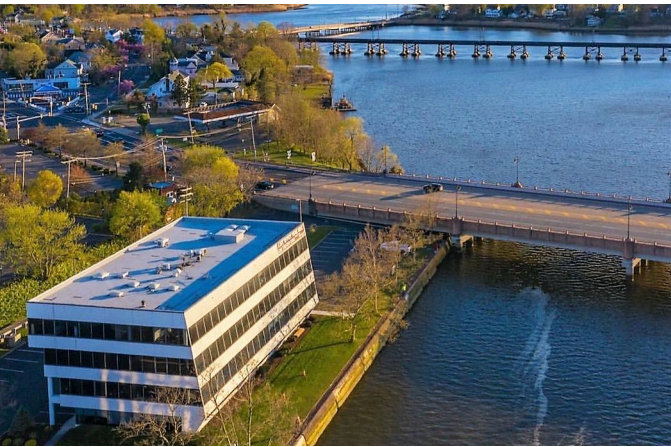

THE COASTAL BUILDING

151 Bodman Place, Red Bank, NJ 07701

The Coastal Building is a Class A, 29,178 square foot office building located directly on the prestigious Navesink River in fast growing Red Bank, NJ. The property has close proximity to downtown Red Bank and the train station. Tenants have on-site parking, which is highly coveted in Red Bank.